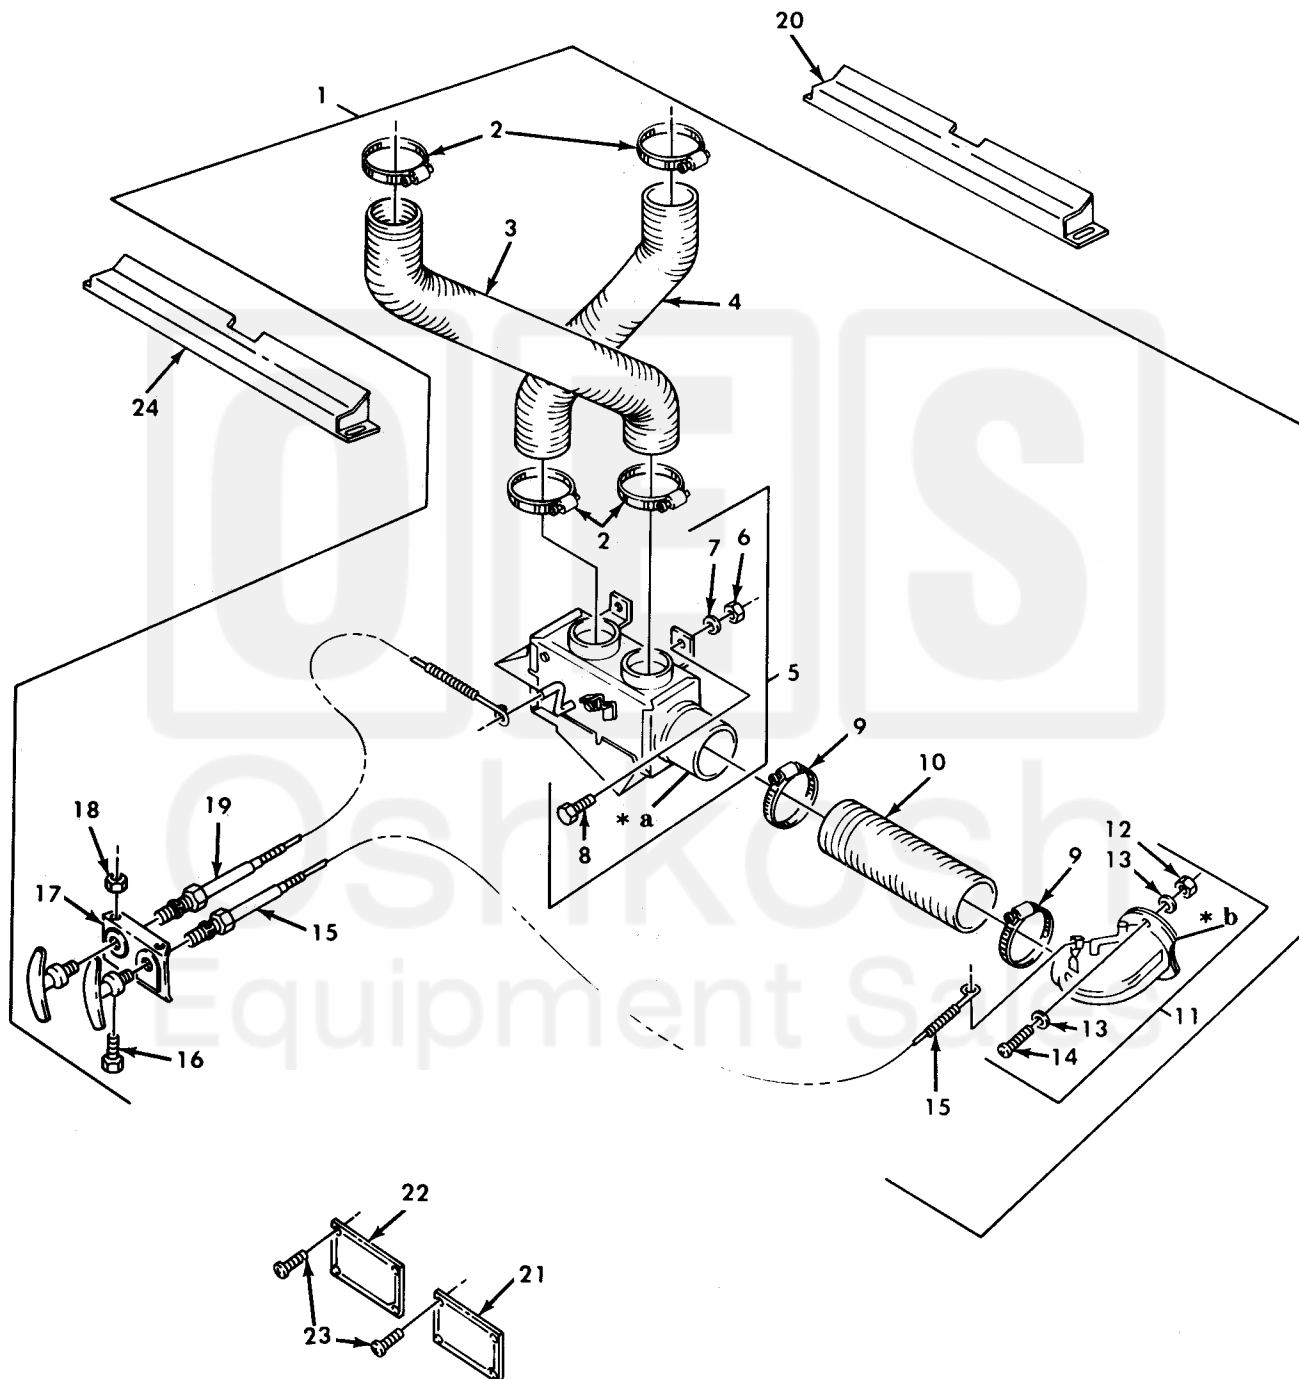

UNIT, DIRECT SUPPORT, AND GENERAL SUPPORT MAINTENANCE
REPAIR PARTS AND SPECIAL TOOLS LIST
TRUCK, 5-TON, 6X6, M809 SERIES TRUCKS (DIESEL)

- a PART OF ITEM 5
- b PART OF ITEM 11

Figure 463. Fuel Burning Personnel Heater Kit, Defroster Assembly.

(1) ITEM NO	(2) SMR CODE	(3) NSN	(4) CAGEC	(5) PART NUMBER	(6) DESCRIPTION AND USABLE ON CODE (UOC)	(7) QTY
GROUP 3303 WINTERIZATION KITS						
FIG. 463 FUEL BURNING PERSONNEL HEATER KIT, DEFROSTER ASSEMBLY						
1	PFOZZ	2540-01-168-1492	19207	11648540	HEATER, VEHICULAR, CO PART OF KIT P/N 11648556.....	1
2	PAOZZ	4730-00-908-6292	96906	MS35842-14	. CLAMP, HOSE.....	4
3	PAOZZ	4720-01-088-9680	19207	11648560-1	. HOSE, AIR DUCT.....	1
4	PAOZZ	4720-00-809-2429	30299	FT3548-5	. HOSE, AIR DUCT.....	1
5	PFOZZ	2540-01-168-1493	19207	11648527	. DIVERTER ASSEMBLY.....	1
6	PAOZZ	5310-00-761-6882	96906	MS51967-2	. . NUT, PLAIN, HEXAGON.....	4
7	PAOZZ	5310-00-209-0786	96906	MS35335-33	. . WASHER, LOCK.....	4
8	PAOZZ	5305-00-068-0502	96906	MS90725-6	. . SCREW, CAP, HEXAGON H.....	4
9	PAOZZ	4730-00-908-6293	06481	T-218758	. CLAMP, HOSE.....	2
10	PAOZZ	4720-00-163-8422	19207	11677625-1	. HOSE, AIR DUCT.....	1
11	PFOZZ	4730-01-169-5150	19207	11648546	. ELBOW, FLANGE TO HOS.....	1
12	PAOZZ	5310-00-934-9757	96906	MS35649-282	. . NUT, PLAIN, HEXAGON.....	2
13	PAOZZ	5310-00-559-0070	96906	MS35333-38	. . WASHER, LOCK.....	4
14	PAOZZ	5305-00-984-6221	96906	MS35206-234	. . SCREW, MACHINE.....	2
15	PAOZZ	2590-00-037-4911	19207	11648597	. CONTROL ASSEMBLY, PU DEFROSTER.....	1
16	PAOZZ	5305-00-989-7435	96906	MS35207-264	. SCREW, MACHINE.....	2
17	PFOZZ	5340-01-025-4033	19207	8359586	. BRACKET, ANGLE.....	1
18	PAOZZ	5310-00-877-5797	96906	MS21044N3	. NUT, SELF-LOCKING, HE.....	2
19	PFOZZ	2590-00-037-4926	19207	11648597-1	. CONTROL ASSEMBLY, PU.....	1
20	PFOZZ	2540-00-036-0294	19207	10897147-1	DEFLECTOR, VEHICULA PART OF KIT P/N 11648556.....	1
21	PAOZZ	9905-01-032-7002	19207	10896651	PLATE, INSTRUCTION PART OF KIT P/N 11648556.....	1
22	PFOZZ	9905-00-282-8280	19207	7951661	PLATE, IDENTIFICATIO PART OF KIT P/N 11648556.....	1
23	PAOZZ	5305-00-754-4355	19207	127851	SCREW, TAPPING PART OF KIT P/N 11648556.....	8
24	PFOZZ	2540-00-036-0295	19207	10897147-2	DEFLECTOR, VEHICULA PART OF KIT P/N 11648556.....	1

END OF FIGURE